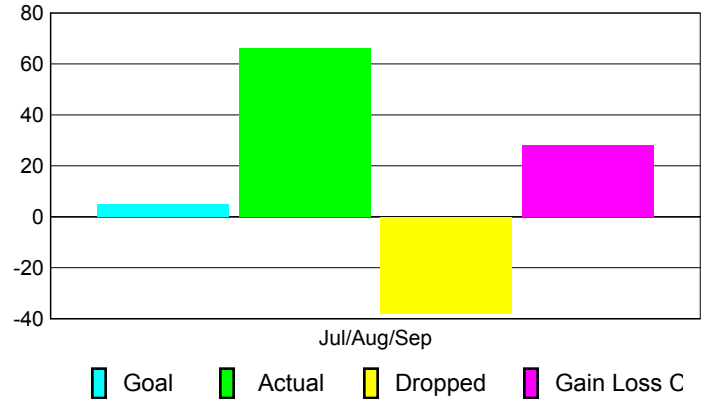

Membership Results 2010-2011

Goal, New, Dropped, Gain/Loss