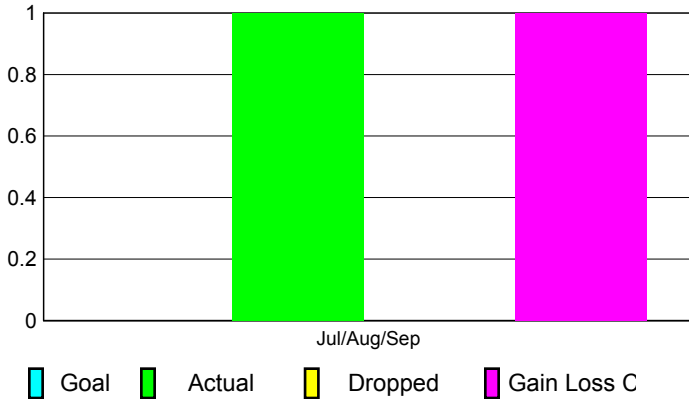

2010-2011 GMT Reports for District (or Undistricted) **District 301 B1**

GMT: **Doctor DATUK K NAGARATNA**

Location: **PHILIPPINES**

GMT CA: **5**

CLUBS

Club Results
2010-2011

Clubs
2009-2010

Month	New Club Goal	Actual New Clubs	Actual Dropped Clubs	Gain/Loss of Clubs	Gain/Loss of Clubs
Jul/Aug/Sep	0	1	0	1	1
Totals	0	1	0	1	1

Club Results 2010-2011

Goal, New, Dropped, Gain/Loss

Comparison of Club Gain/Loss

Current Year Compared to the Previous Year

YTD Status Quo Clubs 2010-2011

Status Quo Clubs Compared to Status Quo Members

MEMBERSHIP